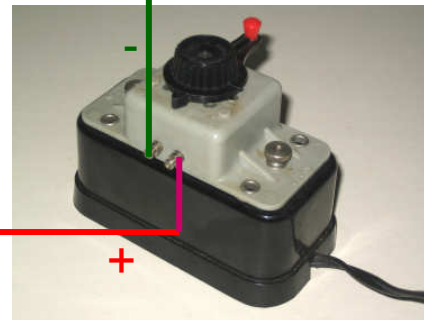

Controller and Transformer/Rectifier
Provides 6 volts DC

TRAIN 1

TRAIN 2

Trix Cadet twin-running

Steve White
www.TRIX.co.uk